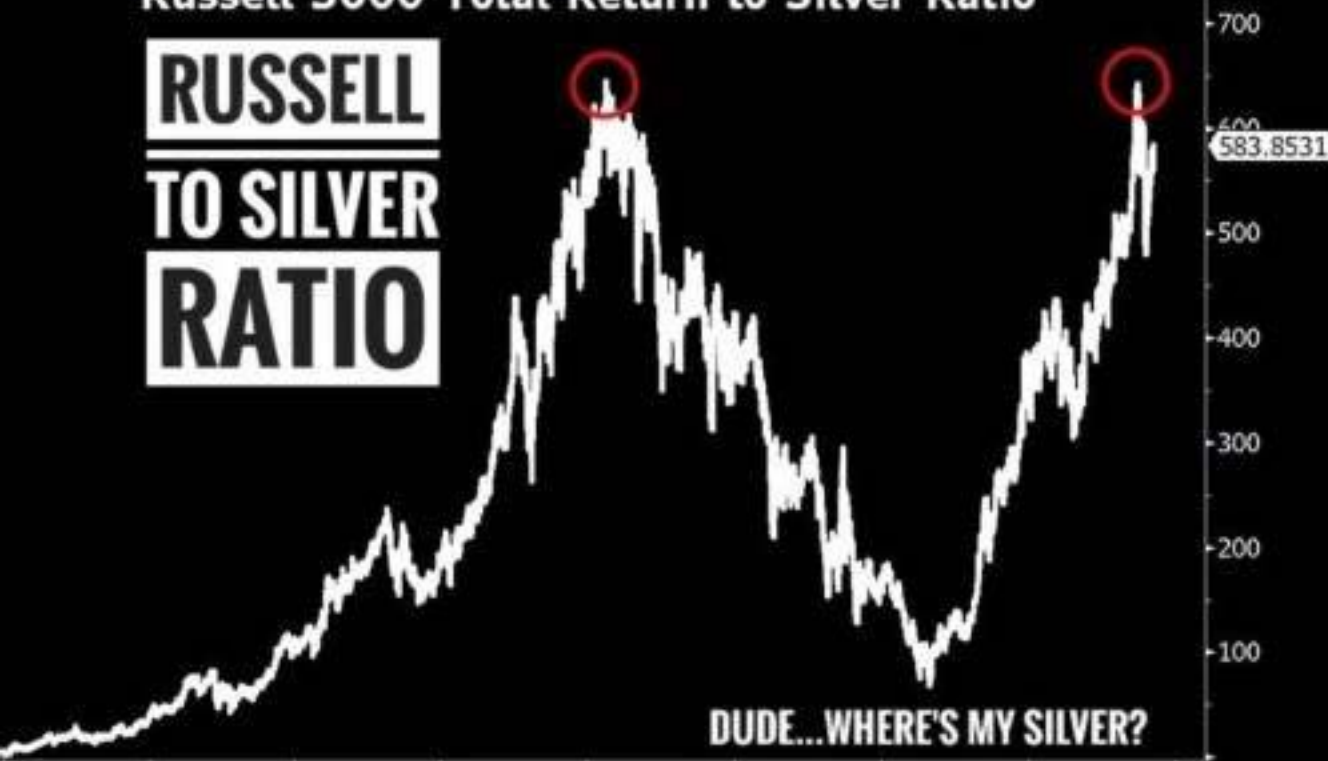

Russell 3000 Total Return to Silver Ratio

RUSSELL
TO SILVER
RATIO

DUDE...WHERE'S MY SILVER?

'80-'84	'85-'89	'90-'94	'95-'99	'00-'04	'05-'09	'10-'14	'15-'19
---------	---------	---------	---------	---------	---------	---------	---------